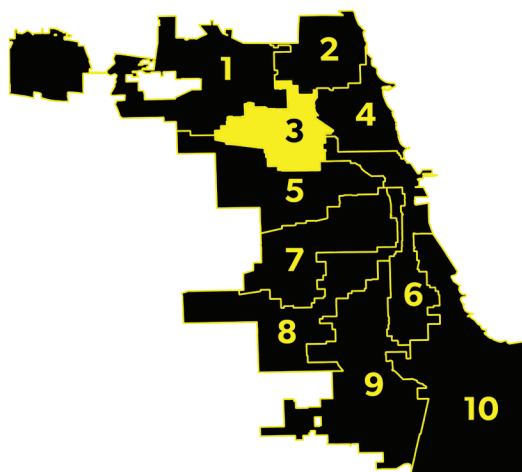

 **Student Enrollment**

2003	438,589	Down 27%
2023	322,106	

CPS Fails: Kids Can't Read

CPS School Board Election District 3

School Name	Enrollment	Percent of students proficient in:		Grad. Rate
		Reading	Math	
Acero - Carlos Fuentes Elem	401	16%	12%	--
Aspira - Business and Finance	491	4%	1%	80%
ASPIRA Charter - Early Prep HS	261	4%	4%	81%
ASPIRA Charter - Haugan	103	16%	4%	--
Avondale - Logandale Elem	509	21%	12%	--
Barry Elem School	439	17%	5%	--
Belmont-Cragin Elem School	479	9%	7%	--
Brentano Elem Math & Science	684	33%	20%	--
Cameron Elem School	563	10%	3%	--
Casals Elem School	325	41%	19%	--
Chase Elem School	371	24%	8%	--
Chicago HS for the Arts	602	36%	13%	92%
Christopher House Chrt ES	444	19%	10%	--
CICS - Irving Park Campus	533	33%	18%	--
Cleveland Elem School	466	22%	12%	--
Darwin Elem School	502	23%	10%	--
Erie Elem Charter School	374	15%	6%	--
Falconer Elem School	891	21%	16%	--
Funston Elem School	407	10%	9%	--